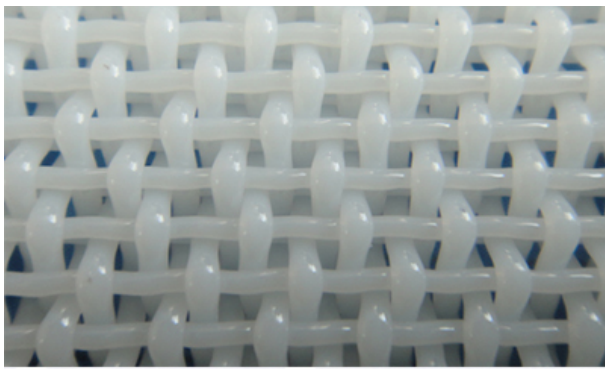

## Pulp Washing Mesh Fabric for Belt Pulp Washer

*Specialize in Paper Machine Clothing, Polyester Mesh Belts manufacturing and solution.*

## Description

The Pulp Washing Mesh Fabric is a mesh used for removing impurities when the paper mill uses recycled waste paper to make pulp to replace the log pulp. It is woven with polyester monofilament.

## Feature

- Fast dehydration
- High retention rate
- High tensile strength
- Strong anti-wrinkle ability
- Very durable

## Application

Polyester Pulp Washing Mesh Fabric is used in several washing equipment. It's mostly used in the horizontal belt washer, vacuum washer and rotary drum vacuum washer. The 2-shed plain-woven pulp washing mesh fabric is mainly used in special lines, such as paper pulps making, Subplate pulp packing and pulp, fiberboard plats as well as colliery, food and medicine as a conveyer belt.