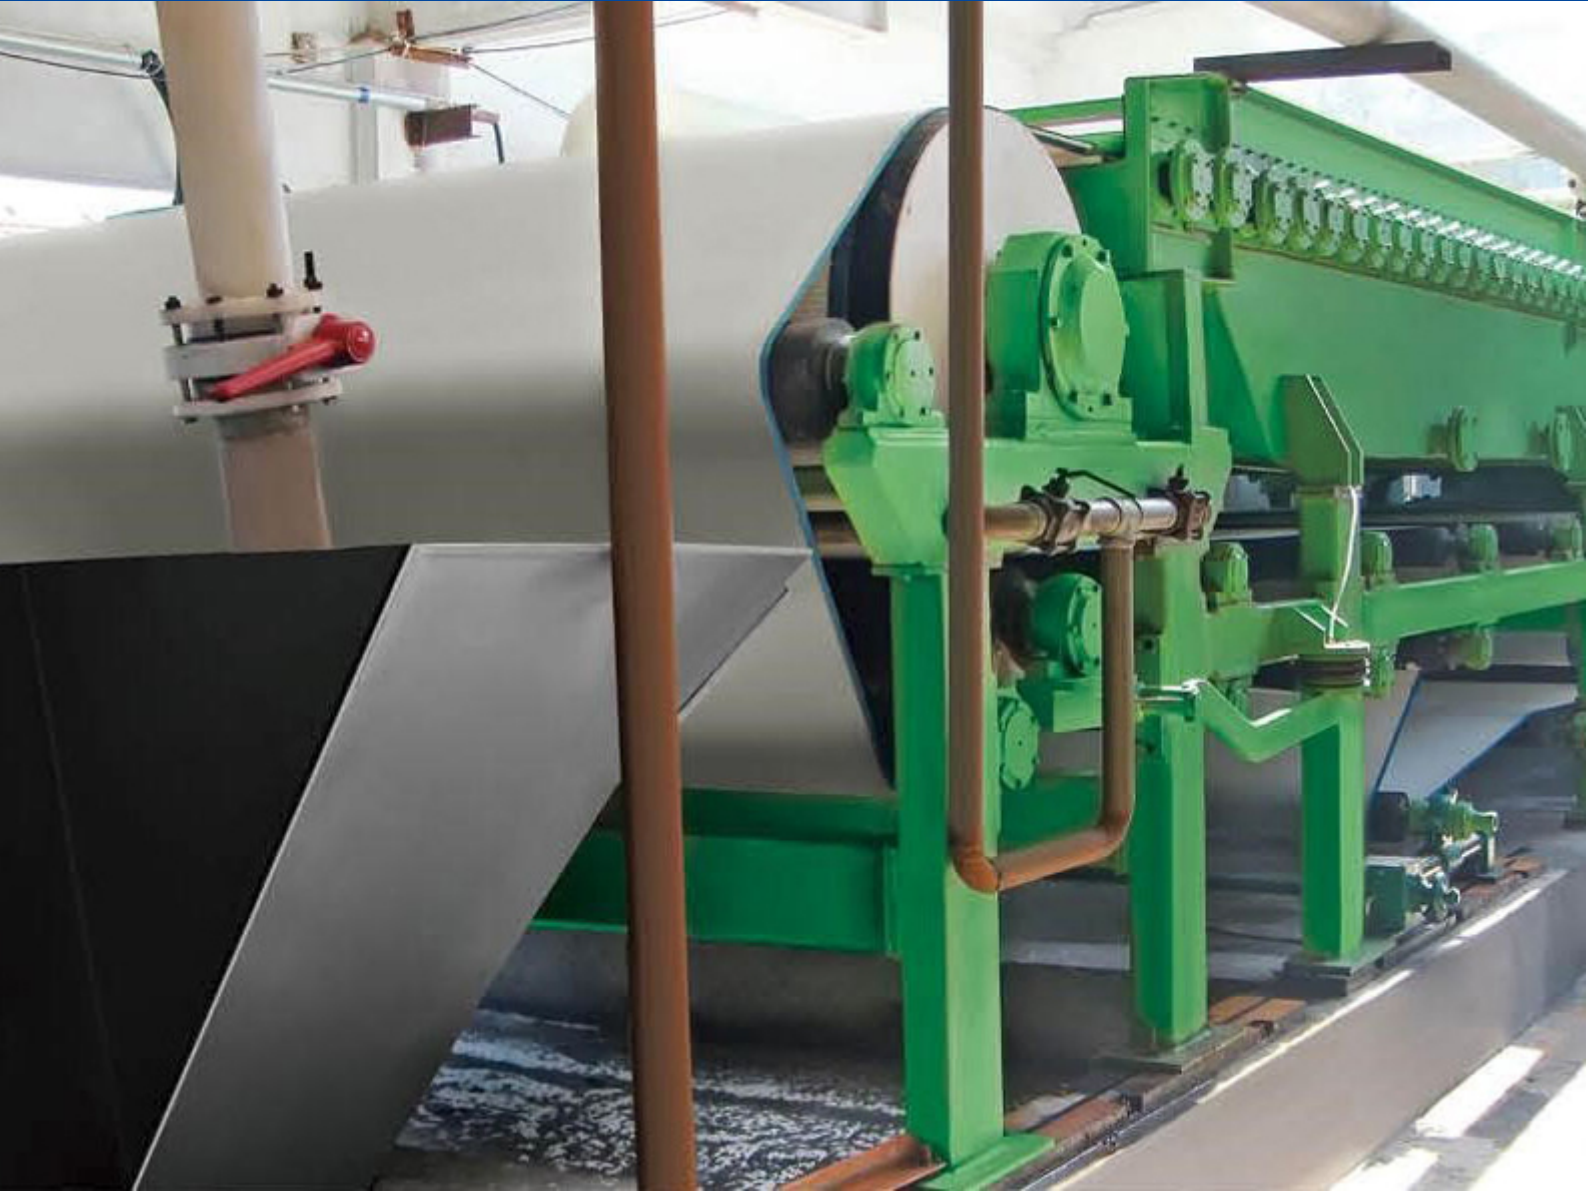

## Pulp Washing Mesh Fabric for Belt Pulp Washer

*Specialize in Paper Machine Clothing, Polyester Mesh Belts manufacturing and solution.*

## Description

The Pulp Washing Mesh Fabric is a mesh used for removing impurities when the paper mill uses recycled waste paper to make pulp to replace the log pulp. It is woven with polyester monofilament.